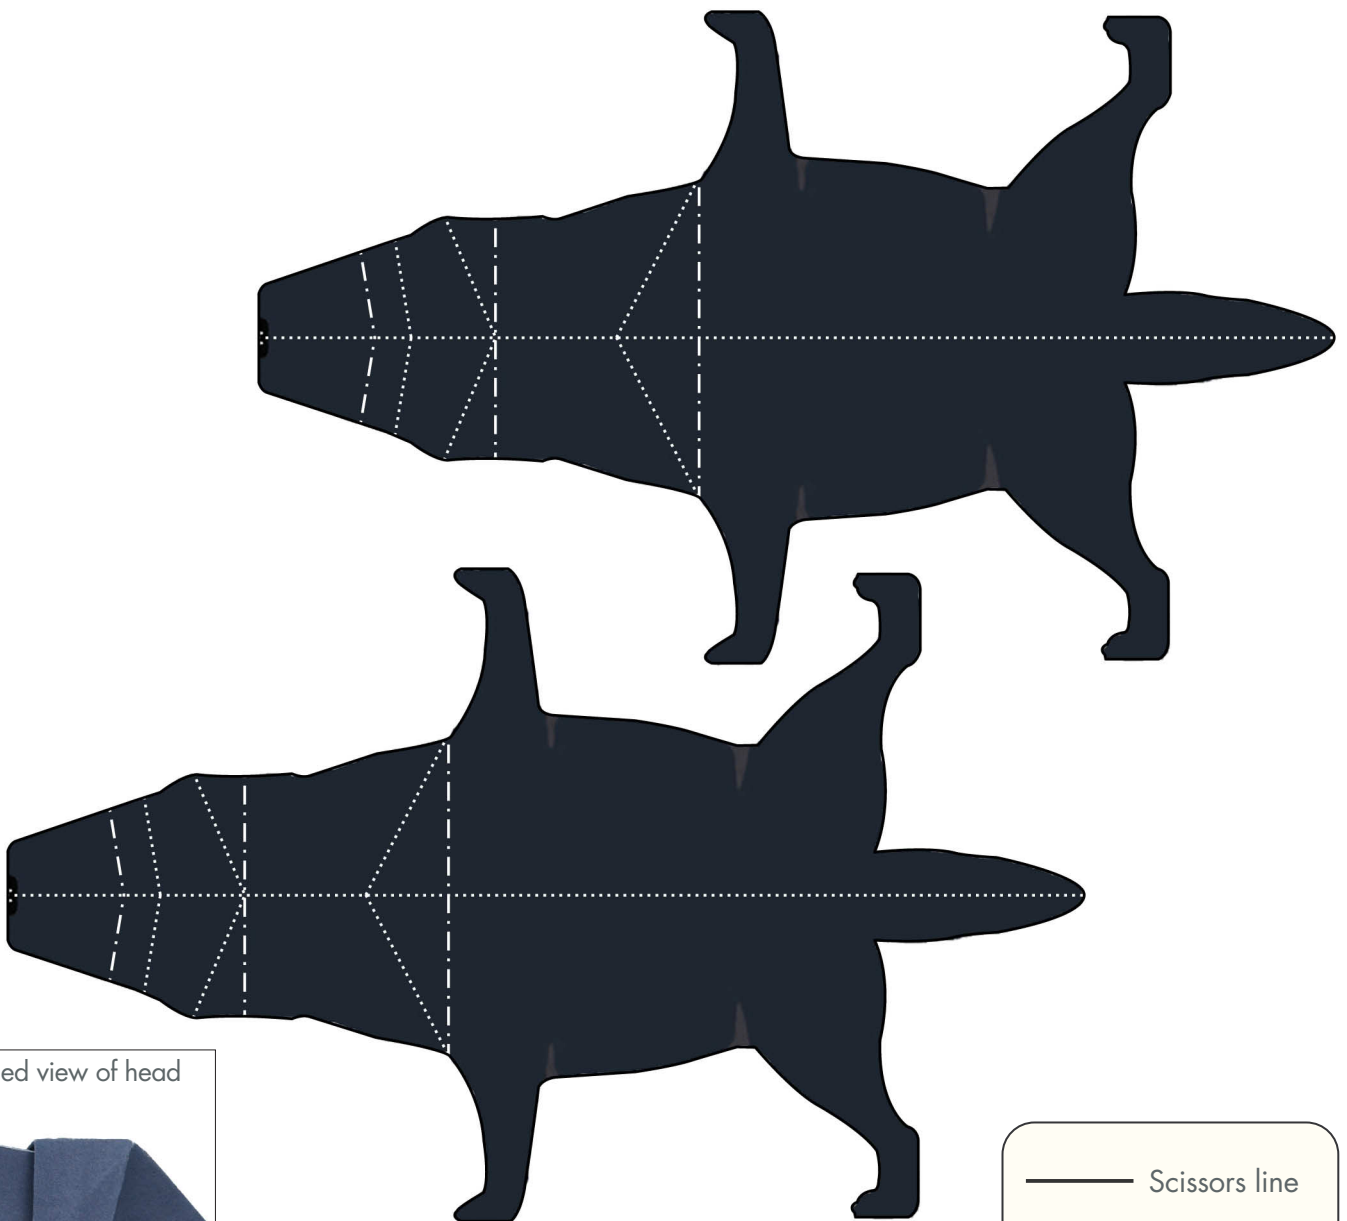

PAPER CRAFT

<http://www.canon.com/c-park/en/>

Labrador Retriever

Origin: Britain

Personality: Smart, obedient and gentle.
Loves to please.

Enlarged view of head

— Scissors line
..... Mountain fold
- - - Valley fold